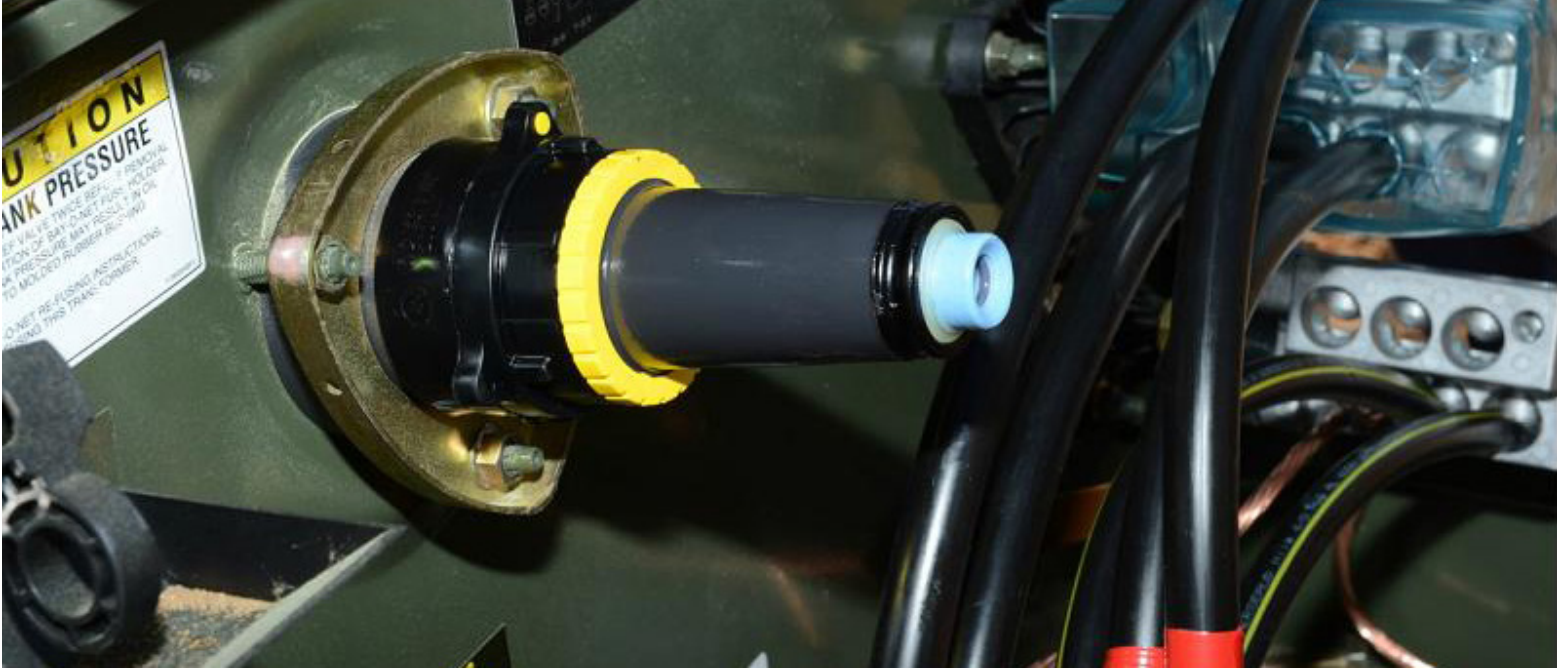

CABLE ACCESSORIES - 28 KV CROSS REFERENCE

28KV ELBOWS - WITHOUT TEST POINTS

Conductor	Hubbell®	Cooper®	Elastimold®
#2 Str / #1 Compt	228LE43	LE225CC04	275LR-CC5220
#1 Str / 1/0 Compt	228LE44	LE225CC05	275LR-CC5230
1/0 Str / 2/0 Compt	228LE45	LE225CC06	275LR-CC5240
2/0 Str / 3/0 Compt	228LE56	LE225DD07	275LR-E5250
3/0 Str / 4/0 Compt	228LE57	LE225DD08	275LR-E5270
4/0 Str / 250 Compt	228LE58	LE225DD09	275LR-E5270

28KV ELBOWS - WITH TEST POINTS

Conductor	Hubbell®	Cooper®	Elastimold®
#2 Str / #1 Compt	228LE43T	LE225CC04T	276LR-CC5220
#1 Str / 1/0 Compt	228LE44T	LE225CC05T	276LR-CC5230
1/0 Str / 2/0 Compt	228LE45T	LE225CC06T	276LR-CC5240
2/0 Str / 3/0 Compt	228LE56T	LE225DD07T	276LR-E5250
3/0 Str / 4/0 Compt	228LE57T	LE225DD08T	276LR-E5270
4/0 Str / 250 Compt	228LE58T	LE225DD09T	276LR-E5270