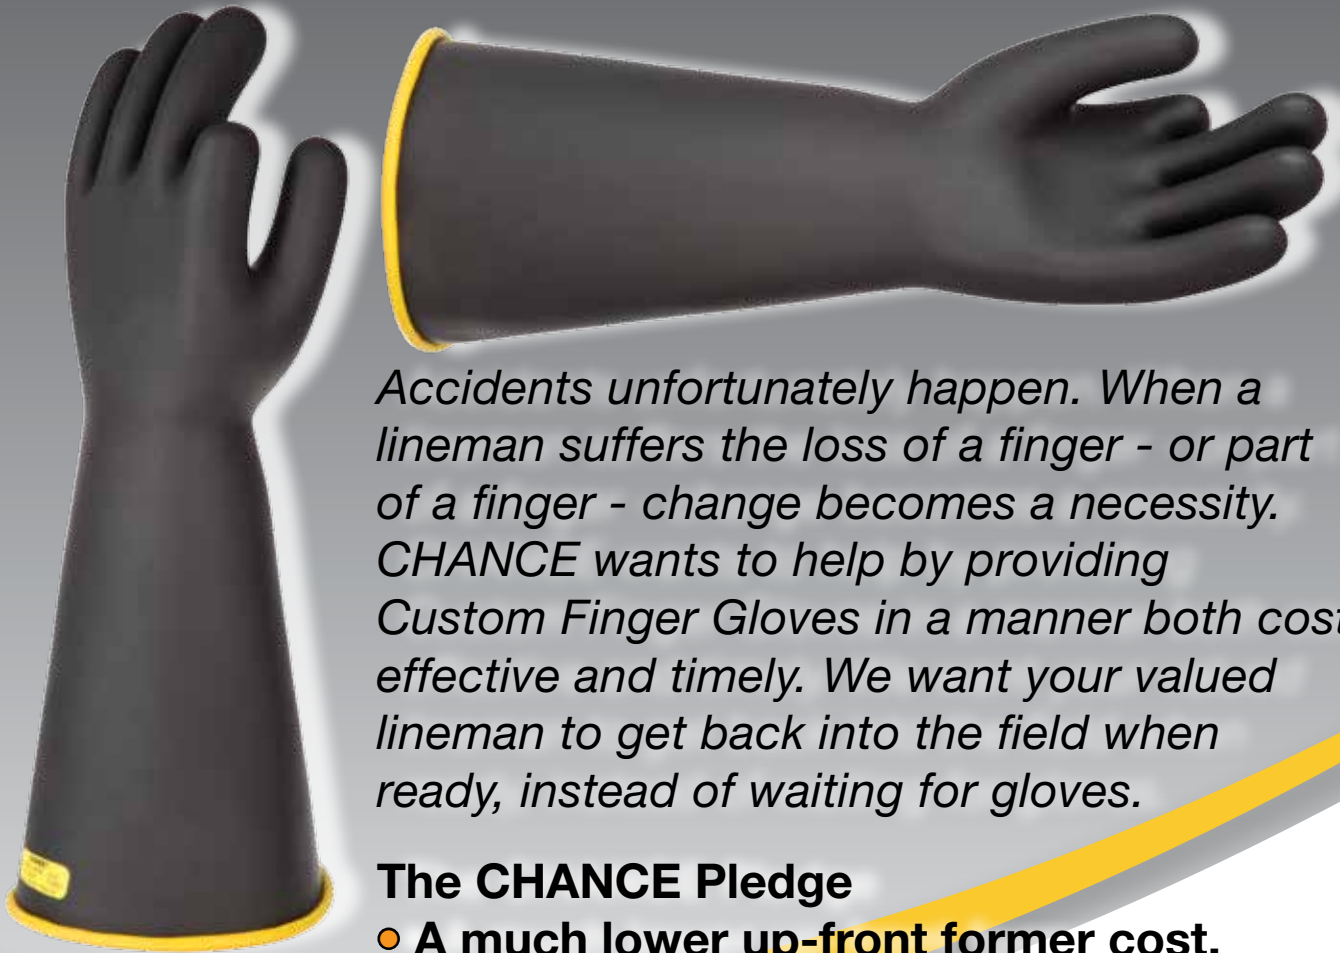

CHANCE[®]

LINEMAN GRADE GLOVES[™]

*Custom Finger Shapes
are available now —
from the name you trust and the brand you depend on.*

Accidents unfortunately happen. When a lineman suffers the loss of a finger - or part of a finger - change becomes a necessity. CHANCE wants to help by providing Custom Finger Gloves in a manner both cost effective and timely. We want your valued lineman to get back into the field when ready, instead of waiting for gloves.

The CHANCE Pledge

- **A much lower up-front former cost.**
- **A significantly lower glove price.**
- **A significantly shorter lead time.**
- **A better Custom Finger Glove.**

CHANCE[®]

Never Compromise
www.hubbellpowersystems.com

LINEMAN GRADE GLOVES™

Reduce Hand Fatigue

Ergonomic innovation. Superior products. And Timely Solutions.

Just a few of the reasons the industry turns to Hubbell Power Systems and the Chance brand.

Chance® Rubber Gloves are all **GREEN!**

All are made by environmentally-responsible processes.

We're taking responsibility...

Chance Lineman Grade Gloves are manufactured using environmentally conscious processes that make the most efficient use of raw materials and natural resources.