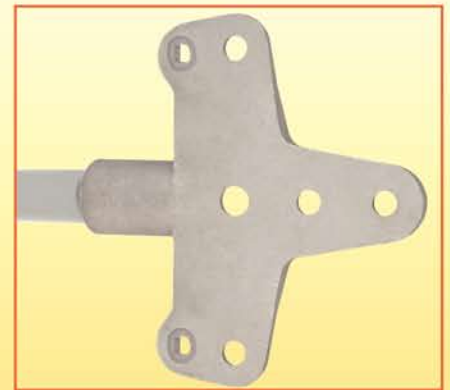

PRODUCT **OF THE MONTH**

FIBERGLASS CONSTRUCTION

for your narrow profile systems

Products of Hubbell Power Systems

**15° 7-Hole Cloverleaf
Single-Phase Cutout/Arrester Bracket
Catalog No. 1SBM18DFCL**

- Popular design for mounting cutouts and arresters
- Dual function accepts both square-neck and round bolts
- Bandable base, or mount with bolts • Save on installation labor
- Reduces electrical tracking • Aesthetically pleasing gray color
- 18"-length stock item shown • For additional lengths, consult factory